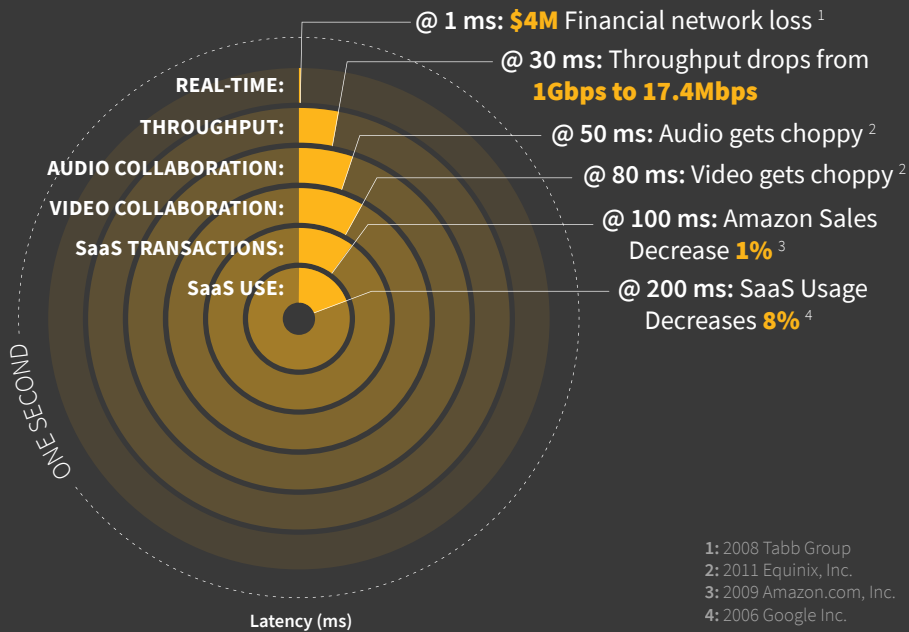

Is the Internet Good Enough? (for your SD-WAN)

MILLISECONDS MATTER

THE INTERNET

CONTINUAL PEERING CHANGES

THE STUDY

320+ Million data points over time

24 CLOUD INSTANCES

FOUR CONTINENTS

THE RESULTS

CONCLUSIONS

- 1. LAST MILE** — Ready for **High-Performance**
- 2. MIDDLE MILE** — **Private is Better for Business**

Think Private Performance is Expensive?
Think again.

MODΣ

Private Network Performance
Business Internet Pricing
Any SD-WAN www.mode.net