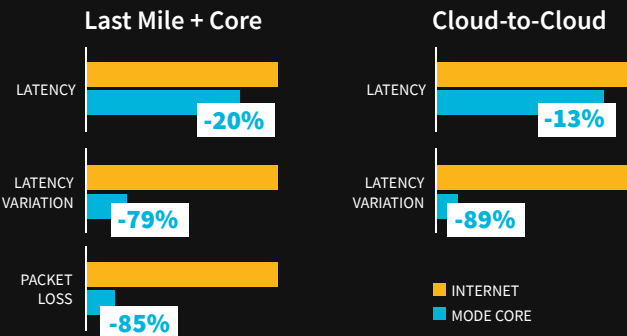

THE RESULTS