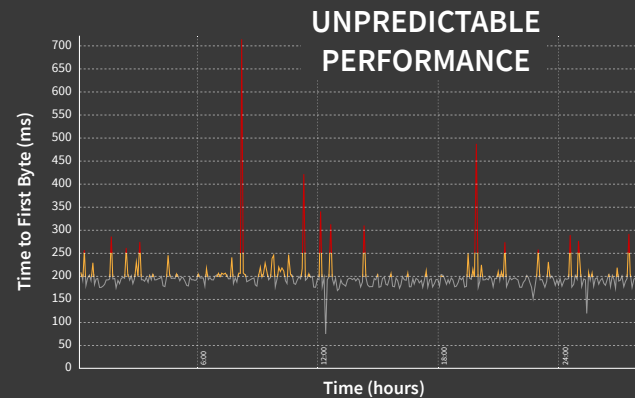

Is the Internet Good Enough? (for your SD-WAN)

MILLISECONDS MATTER

THE INTERNET

CONTINUAL PEERING CHANGES

THE STUDY

320+ Million data points over time

24 CLOUD INSTANCES

FOUR CONTINENTS